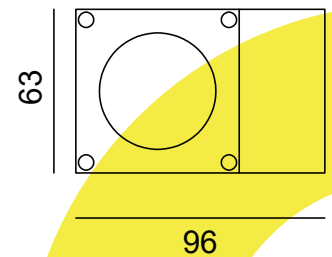

## SPECIFICATIONS

Product Code	KL-W051
Power	Gu10 Max 35W
Input	220-240V
Finishing Colors	White/Silver Grey/Dark Grey/Black
IP Rating	IP54 Class 1
Size	96mm*103*63mm
Warranty	3 years

IP65

Class I

CRI  
80