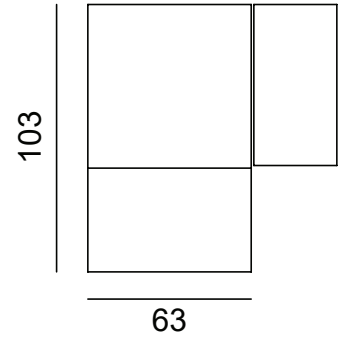

## SPECIFICATIONS

Product Code	KL-W051
Power	Gu10 Max 35W
Input	220-240V
Finishing Colors	White/Silver Grey/Dark Grey/Black
IP Rating	IP54 Class 1
Size	96mm*103*63mm
Warranty	3 years

IP65

Class I

CRI  
80